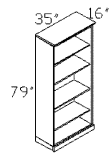

TOP-7016GH
Hutch W/Glass Doors

TOP-7224COMCR
Computer Credenza
W/Keyboard Slide
1 Computer Cabinet 1 File Ped

TOP-RUU L/R
Reception 'U' Unit – Left or Right
W/Center Drawer & Keyboard Slide

TOP-PORG
Paper Organizer

TOP-7216H
Hutch W/Wood Doors

TOP-3616GH
Bookcase W/Glass Doors
(Specify Free Standing/Stacking)

TOP-79BOR
Right Hand Facing Bookcase 79"H

TOP-12048T 2" Top
Boat Shape Conference Table
(Two Sections)

TOP-7236DP
TOP-7224CR
TOP-7016GH

TOP-49BO
Bookcase 49"H
(Specify Free Standing/Stacking)

TOP-VB
Presentation Board

TOP-14448T 2" Top
Boat Shape Conference Table
(Two Sections)

TOP-3616GH
TOP-3724TDC

TOP-79BO
Bookcase 79"H – Free Standing