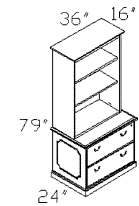

TOP-49BO
TOP-3724LF