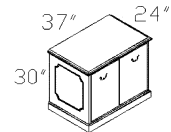

TOP-3724TDC
2-Door Cabinet