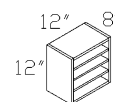

TOP-WORG
Work Organizer
(To Be Placed On Top Of Credenza)