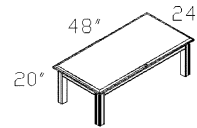

TOP-7842DPBT
Bow Top Double Pedestal Desk
W/Dictation Slide & Center Drawer

TOP-7224BC
Storage Credenza

TOP-RUL L/R
Reception 'L' Unit – Left or Right
W/Center Drawer

TOP-3724LF
2-Drawer Lateral File

TOP-7236DP
Double Pedestal Desk
W/Dictation Slide & Center Drawer

TOP-EL L/R
'L' W/72" Desk – Left or Right
W/Center Drawer

TOP-2424T
End Table

TOP-372455LF
4-Drawer Lateral File

TOP-6632DP
Double Pedestal Desk
W/Dictation Slide & Center Drawer

TOP-EL6630 L/R
'L' W/66" Desk – Left or Right
W/Center Drawer

TOP-2448T
Coffee Table

TOP-3724TDC
2-Door Cabinet

TOP-7224CR
Kneespace Credenza
W/Keyboard Slide 2 File/File Ped

TOP-EU L/R
'U' W/72" Desk – Left or Right
W/Center Drawer & Keyboard Slide

TOP-WORG
Work Organizer
(To Be Placed On Top Of Credenza)