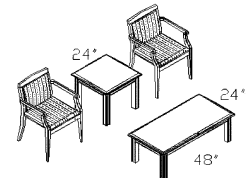

TOP-7216H
Hutch W/Wood Doors

TOP-3616GH
Bookcase W/Glass Doors
(Specify Free Standing/Stacking)

TOP-79BOR
Right Hand Facing Bookcase 79"H

TOP-12048T 2" Top
Boat Shape Conference Table
(Two Sections)

TOP-7236DP
TOP-7224CR
TOP-7016GH

TOP-49BO
Bookcase 49"H
(Specify Free Standing/Stacking)

TOP-VB
Presentation Board

TOP-14448T 2" Top
Boat Shape Conference Table
(Two Sections)

TOP-3616GH
TOP-3724TDC

TOP-79BO
Bookcase 79"H – Free Standing

TOP-4200T
Executive Round Table

CHAIR-11
Guest Chair (Burgundy/Tan
Fabric Can Be Reupholstered)

TOP-49BO
TOP-3724LF

TOP-79BOL
Left Hand Facing Bookcase 79"H

TOP-4800T
Executive Round Table

TOP-EU
TOP-7216H

TOP-2424T
TOP-2448T
CHAIR-11 (2)

TOP-79BOC
Center Bookcase 79"H

TOP-9648T 2" Top
Rectangular Conference Table

TOP-7842DPBT
TOP-7224BC
TOP-WORG