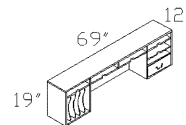

TOP-2448T
Coffee Table

TOP-3724TDC
2-Door Cabinet

TOP-7224CR
Kneespace Credenza
W/Keyboard Slide 2 File/File Ped

TOP-EU L/R
'U' W/72" Desk – Left or Right
W/Center Drawer & Keyboard Slide

TOP-WORG
Work Organizer
(To Be Placed On Top Of Credenza)