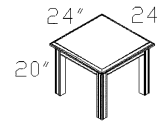

TOP-7842DPBT
Bow Top Double Pedestal Desk
W/Dictation Slide & Center Drawer

TOP-7224BC
Storage Credenza

TOP-RUL L/R
Reception 'L' Unit – Left or Right
W/Center Drawer

TOP-3724LF
2-Drawer Lateral File

TOP-7236DP
Double Pedestal Desk
W/Dictation Slide & Center Drawer

TOP-EL L/R
'L' W/72" Desk – Left or Right
W/Center Drawer

TOP-2424T
End Table

TOP-372455LF
4-Drawer Lateral File

TOP-6632DP
Double Pedestal Desk
W/Dictation Slide & Center Drawer

TOP-EL6630 L/R
'L' W/66" Desk – Left or Right
W/Center Drawer