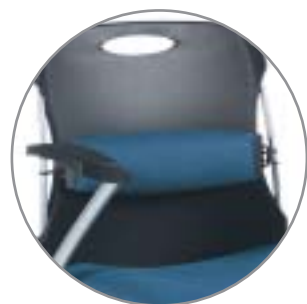

## Lumbar Pad

**6555**  
Optional lumbar support cushion attaches to any Flex-Nest chair. Slides up and down to suit users lumbar zone.

## Tilter

**6551**  
Tilter with polypropylene seat and back. Upholstered seat and back are available.