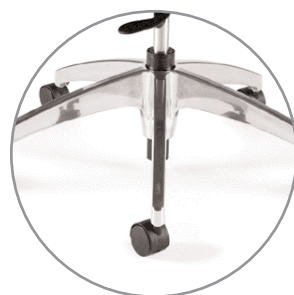

Beacon, ideal for meeting rooms, boardrooms and private offices

Beacon blends contemporary and traditional lines to create exceptional beauty. The back features precise piping details and a rolled-top backrest. The upholstered seat and back offer an elasticized, webbed suspension construction for superior comfort. The tilt action can be adjusted for the user's weight and locked in an upright position.

traditional environments

3781 - Medium Back Tilter

3780 - High Back Tilter

3780 - High Back Tilter with optional wood base (TMM)

3788 - Armchair

3780(B5) - High Back Tilter with optional aluminum base

Optional Features

Optional decorative nail head tacking on arm face

Polished aluminum base (B5) – optional

Black Nylon Base (Standard on selected models)

Wood Base Over Steel Frame (Standard on selected models)

Beacon is available with wood accent trim on the arms and bases and offers an optional chromed aluminum base. For more traditional environments decorative antique brass nail trim is available. Choose from a wide choice of leathers, fabrics and wood finishes to complement your executive office or boardroom.