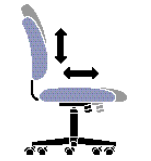

Azeo™

Lumbar adjusts and flexes to support your body

Active Lumbar Support

Adjustable Arm Height

Azeo™ Specifications

Synchro Tilter
Back and seat move in a two to one ratio. Can be locked in five positions

Multi-tilter
Five-position tilt action control. Seat and back tilt simultaneously yet adjust independently

Tilter
Seat and back tilt simultaneously. Can be locked in five positions

Operator
Seat and back angle adjust independently. Can be locked or left in free float

Posture Task
Infinite position back angle adjustment with tension control

Task
Seat depth and back height adjustment

Specifications

	DIMENSIONS				SEAT HEIGHT		DIMENSIONS						
	W	D	H				W	D	H				
	IN	IN	IN	IN			IN	IN	IN	IN			
	mm	mm	mm	mm		mm	mm	mm	mm				
2050-1		High Back Synchro-Tilter – with height adjustable arms	26	24½	45	17-21	2051-5		Low Back Operator – with height adjustable arms	26	24½	37½	17-21
			660	622	1143	432-533				660	622	953	432-533
2050-3		High Back Multi-Tilter – with height adjustable arms	26	24½	45	17-21	2051-6		Low Back Task – with height adjustable arms	26	24½	37	17-21
			660	622	1143	432-533				660	622	940	432-533
2050-4		High Back Tilter – with height adjustable arms	26	24½	45	17-21	2051-7		Low Back Posture – with height adjustable arms	26	24½	37	17-21
			660	622	1143	432-533				660	622	940	432-533
2051-1		Low Back Synchro-Tilter – with height adjustable arms	26	24½	37½	17-21	2057-5		Low Back Operator – no arms	21	24½	37½	18-22
			660	622	953	432-533				533	622	953	457-559
2051-3		Low Back Multi-Tilter – with height adjustable arms	26	24½	37½	17-21	2057-6		Low Back Task – no arms	21	24½	37	18-22
			660	622	953	432-533				533	622	940	457-559
2051-4		Low Back Tilter – with height adjustable arms	26	24½	37½	17-21	2057-7		Low Back Posture – no arms	21	24½	37	18-22
			660	622	953	432-533				533	622	940	457-559